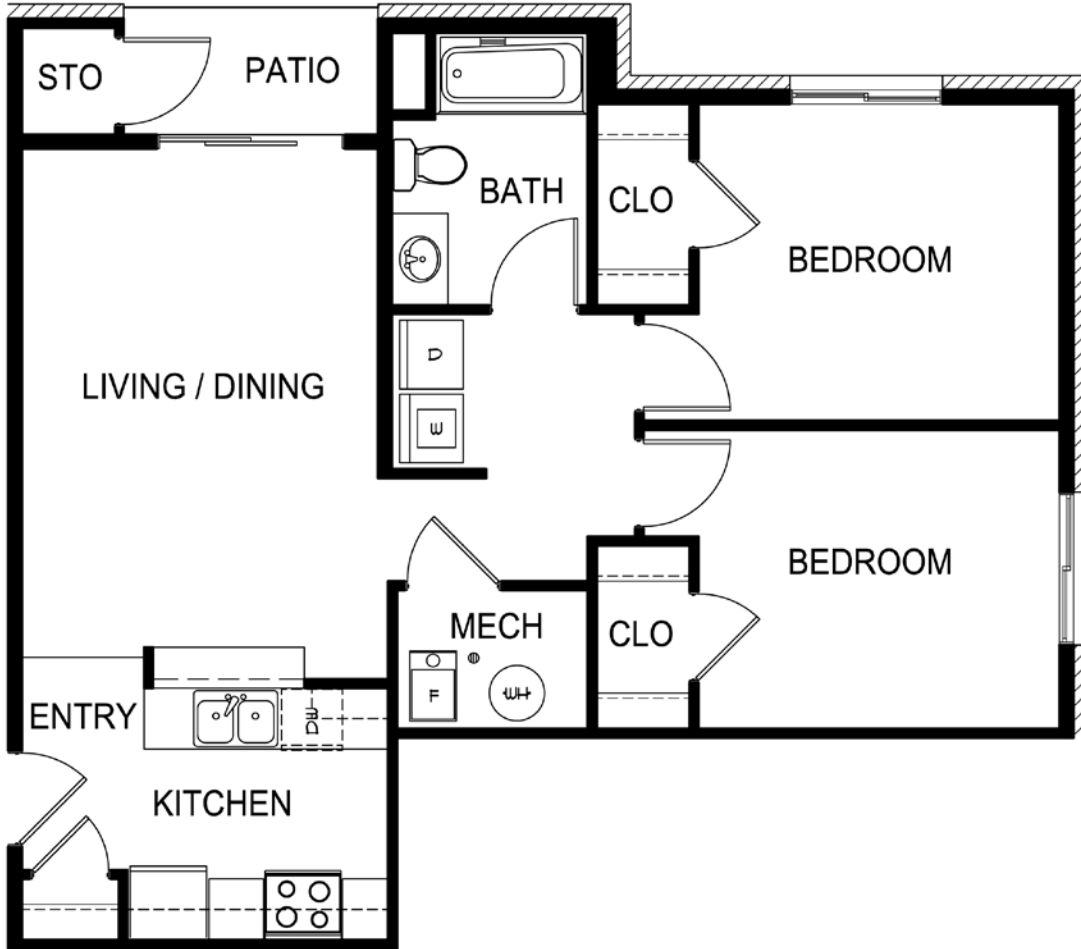

🌀 **Kagy Village** 🌀
Floor Plans

1-BEDROOM UNIT

646 SQ. FT.

2-BEDROOM UNIT

846 SQ. FT.

COMMUNITY ROOM

846 SQ. FT.