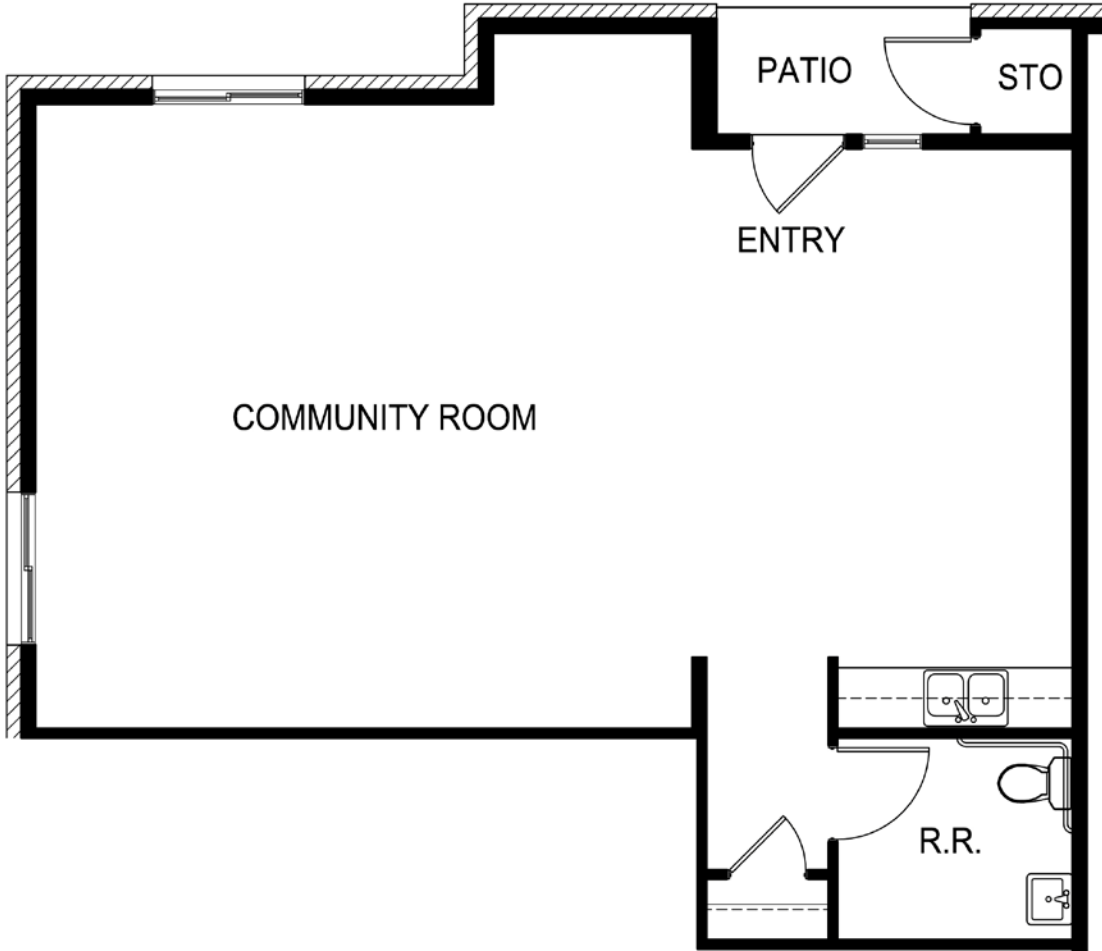

🌀 **Kagy Village** 🌀
Floor Plans

1-BEDROOM UNIT

646 SQ. FT.

2-BEDROOM UNIT

846 SQ. FT.

COMMUNITY ROOM

846 SQ. FT.