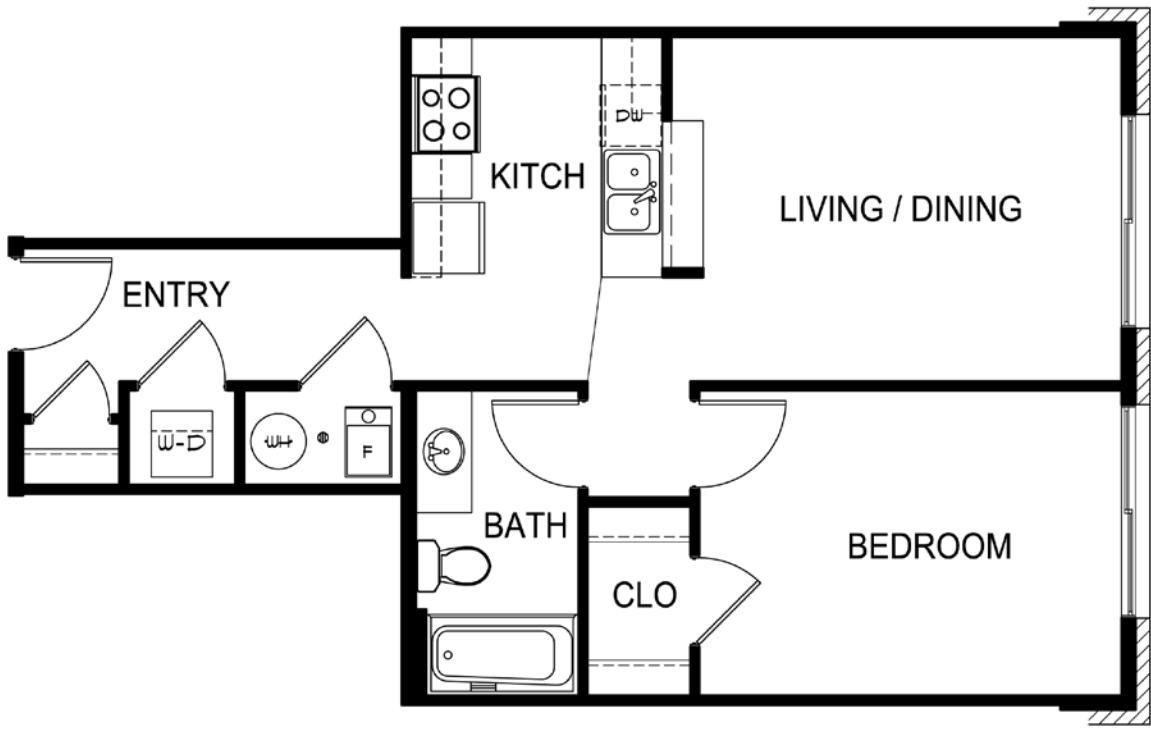

🌀 **Kagy Village** 🌀
Floor Plans

1-BEDROOM UNIT

646 SQ. FT.

2-BEDROOM UNIT

846 SQ. FT.

COMMUNITY ROOM

846 SQ. FT.